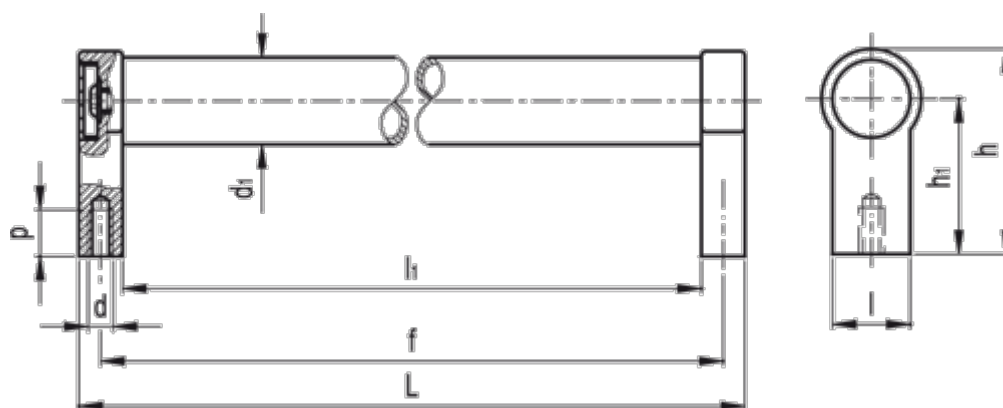

# Data Sheet

Article number: 20568280250

Description: E+G Tubular handle GN333.1-28-250-A-SW  
A Mounting from back

## Measures

d = M8

d1 = 28

f = 250

h = 66

h1 = 50

L = 264

l1 = 236